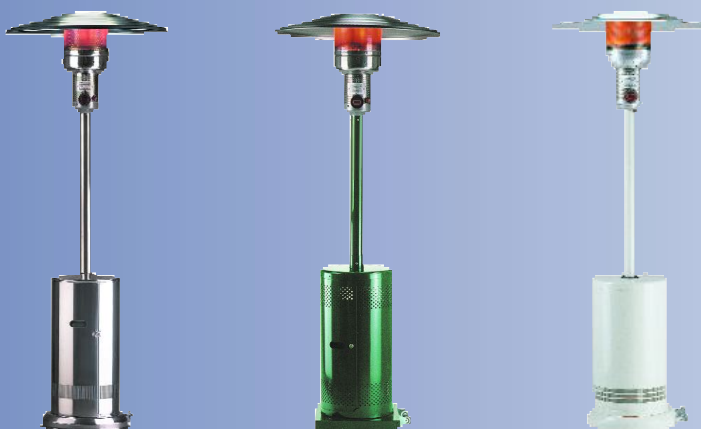

Helios® Radiant *Fungo*® professional with 5 year warranty

- Temperature and consumption controls
- 2 STOP GAS
- GSD device (Star Progetti Patent); stability and anti-fall features
- 15 models with wheels and door, range of colours and stainless steel