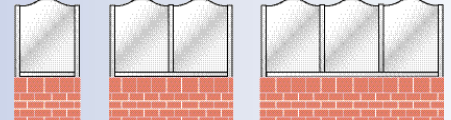

The Elegance Line models:

- Roma: with large, high protection safety glass and rounded corners
- Venezia: with "arch" safety glass
- Firenze: with "wave" safety glass

All models are available with lower panel in safety glass; glazed safety glass also available. The modules are available in the following heights: 150 cm and 180 cm; other sizes available on request.

Roma model

Venezia model

Firenze model

Wall model

OASIdehor® Elegance Line, NEW SHAPES

Star Progetti has developed new designs and new technical solutions to meet the increasing demands of architects and operators.

OASIdehor® Panorama Corner

All Seasons, convertible with Panorama Corner

All Seasons, convertible

With the **All Seasons convertible modules** you can easily change between the winter and summer design. Just remove the upper glass module and apply the flowerstand to the base for an open flowering loggia. Ventilation, aesthetically pleasing and eye-catching