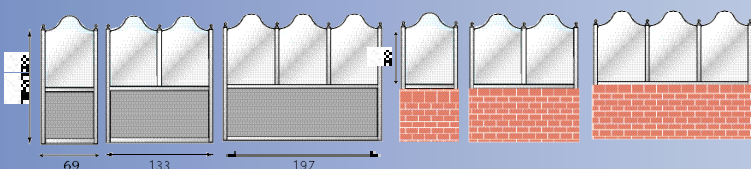

All models are available with lower panel in safety glass; glazed safety glass also available. The modules are available in the following heights: 159 cm and 180 cm; other measurements available on request.