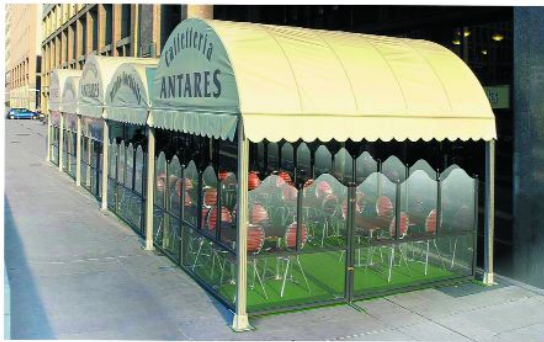

The client and the Project