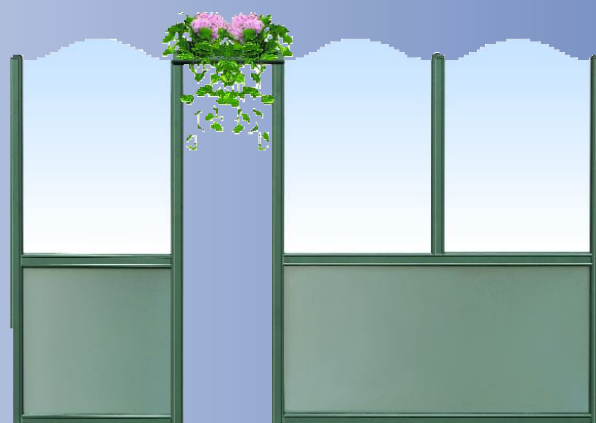

Retrò model

Wall model

OASIdehor® with flowerstand

The Nizza module has an incorporated flowerstand to create single or multiple partitions. The Nizza modules can be interconnected and included in the OASIdehor® project.

Nizza is available in the Elegance and Retrò versions with or without wheels.

OASIdehor® Elegance Flowerstand

The OASIdehor® flowerstand can be incorporated in any project, outdoors or indoors. Same structure as OASIdehor®, available with or without wheels.

Nizza

OASIdehor® flowerstand

Hanging flowerstand between modules in summer

The version with roof alone with OASIdehor® Retrò MultiSystem

Full model

Version with roof alone

An innovative conception of the gazebo with completely modular modules.