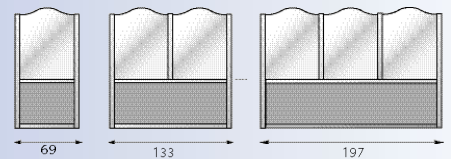

Firenze model