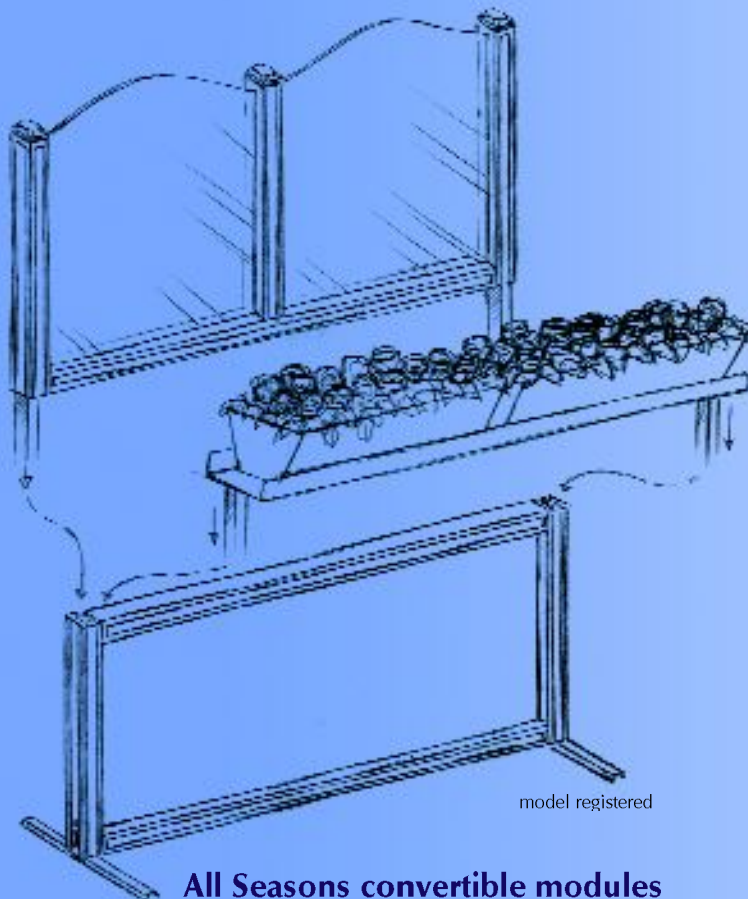

OASIdehor® - an international success since 1997

Exclusive

The OASIdehor® MultiSystem is designed and produced with removable or permanent modules available in a range of sizes, colours, shapes, and modular elements to create personalised, prestigious spaces that can be changed over time. OASIdehor® uses high quality materials and finishes to withstand severe weather conditions and last for many years.

Patented jointed structure

The patented jointed structure creates an elegant continuity of the lines and enhances its robustness. The 5x5 cm sturdy aluminium is painted with polyester paints, oven-treated and U.V. resistant. All elements and bolts and screws are stainless steel. No steel-iron components.

Safety glass

In compliance with law, the thick, thermal Tempered Safety Glass panels have perfectly rounded edges, guaranteeing utmost safety. A range of designs is available.

Lower panel - class 1

The lower panel of OASIdehor® is a special fire-retardant, acoustically insulated composite section resistant to all weather, saline and ultraviolet conditions. The colour is indelible. The lower panel is available in either plain or glazed glass on request.

Seals

The window and panel seals are in top quality India rubber for long-life. Elegant black plugs with the OASIdehor® trademark close the ends of the sections.

Support accessories

Special adjustable telescopic supports are used. These supports allow OASIdehor® to be installed on any type of ground or floor conditions.

Connections

Specially designed connections allow rapid straight, right-angled or hinged assembly of the modules. With these connections it is possible to create doors and openings wherever needed and to change them as required.

Maintenance

Maintenance is easy and effortless! The OASIdehor® modules can be power washed because they do not contain steel-iron parts and so will not rust.

Stability and safety

The stability of the modules has been tested to guarantee utmost safety of the installation.

WARRANTY

The OASIdehor® MultiSystem is supplied with a **5 ans** warranty.