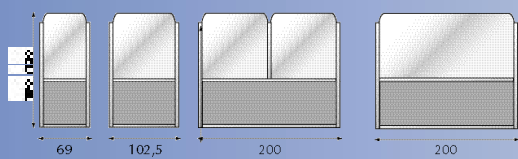

The Elegance Line models:

- Roma: with large, high protection safety glass and rounded corners
- Venezia: with "arch" safety glass
- Firenze: with "wave" safety glass

All models are available with lower panel in safety glass; glazed safety glass also available. The modules are available in the following heights: 150 cm and 180 cm; other sizes available on request.

Roma model