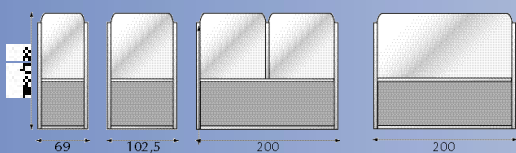

The Standard Line models:

- Roma: with large, high protection glass and rounded corners
- Venezia: with arch glass
- Milano: with glass and upper edging

All models are available with lower panel in safety glass; glazed safety glass also available. The modules are available in the following heights: 150 cm and 180 cm; other sizes available on request.

Roma model