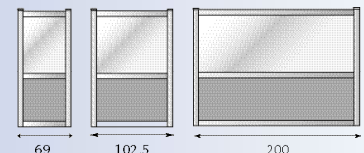

Milano model