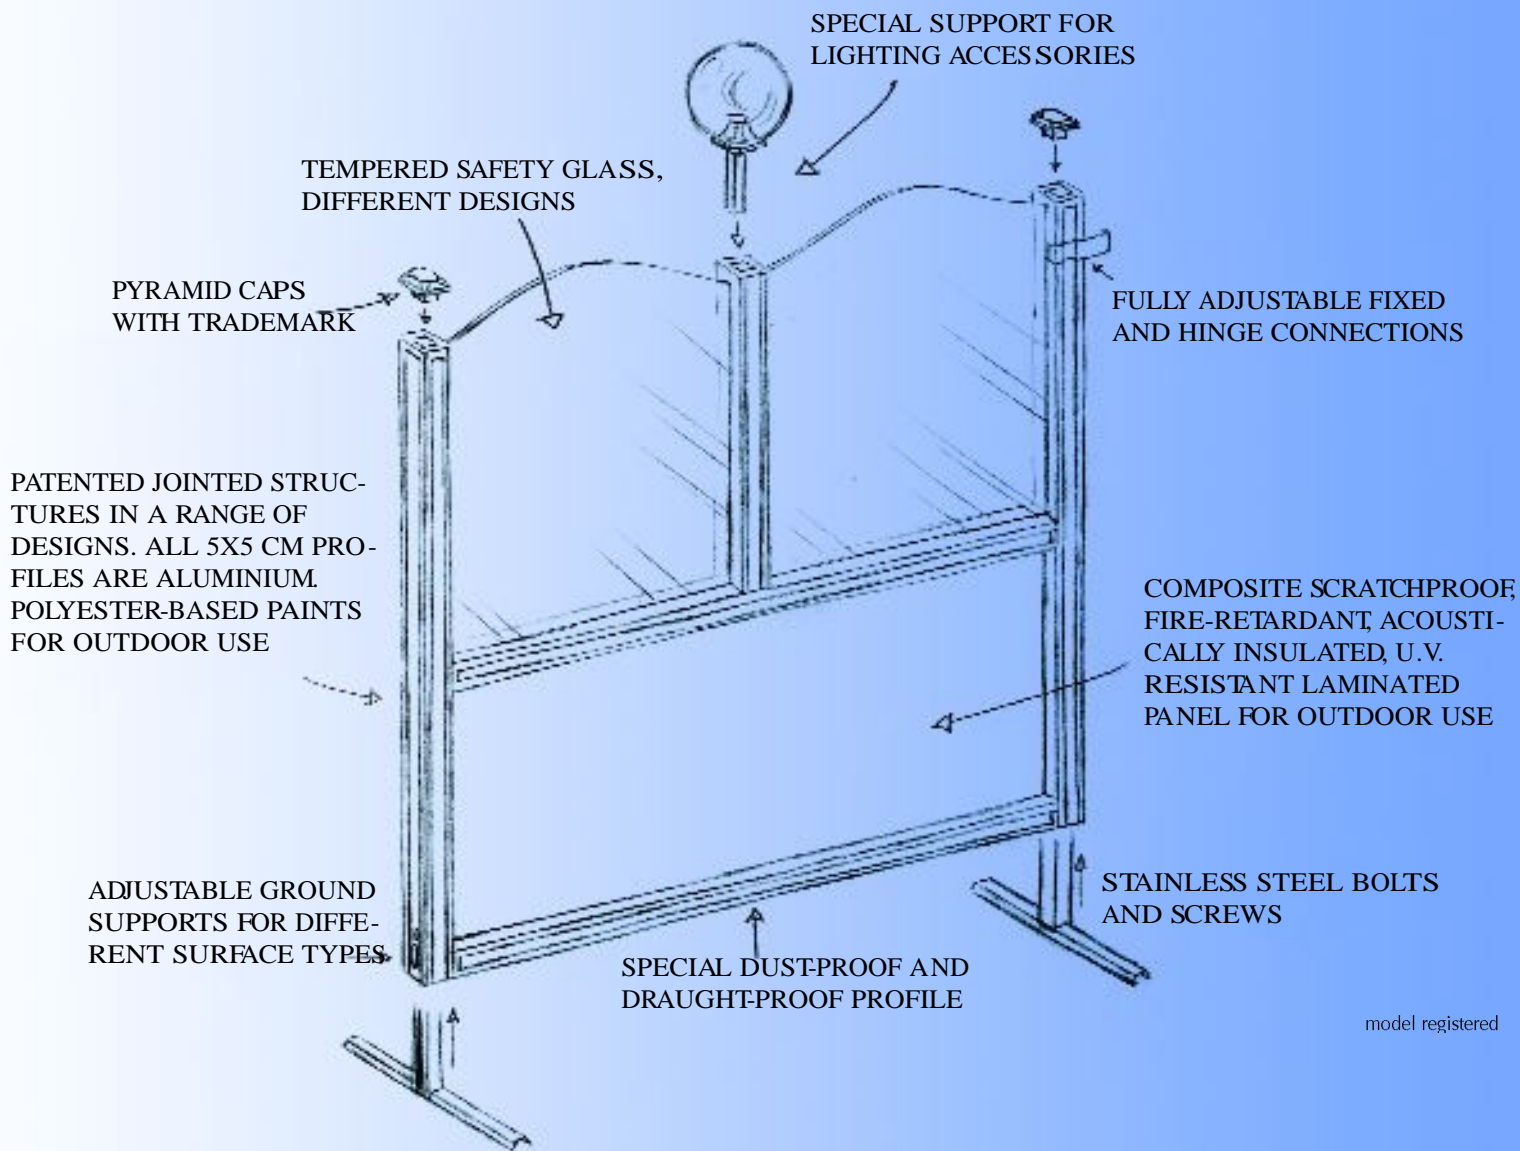

When quality, design and experience make a difference

Standard colours

White Ral 9010

Green Ral 6005

Blue Ral 5002

Bordeaux Ral 3009

Micaceous iron

Moss green

Cherry wood

Other colours available on request