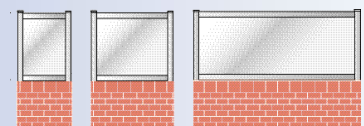

The Standard Line models:

- Roma: with large, high protection glass and rounded corners
- Venezia: with arch glass
- Milano: with glass and upper edging

All models are available with lower panel in safety glass; glazed safety glass also available. The modules are available in the following heights: 150 cm and 180 cm; other sizes available on request.

Roma model

Venezia model

Milano model

Wall model

OASIdehor® Elegance Line

The Elegance line was designed to adapt to and meet all exterior design needs. The special patented profile with rounded edges follows the latest trends in international design. Curvilinear, aesthetically pleasing shapes which, in the range of colours available, fulfil even the most demanding furnishing requirements. The technical features and accessories available allow any problem to be solved, even in the design of the most difficult outdoor conditions. The new, patented shapes make OASIdehor® Elegance unique, exclusive and incomparable.