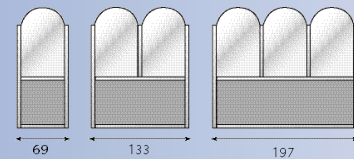

Venezia model