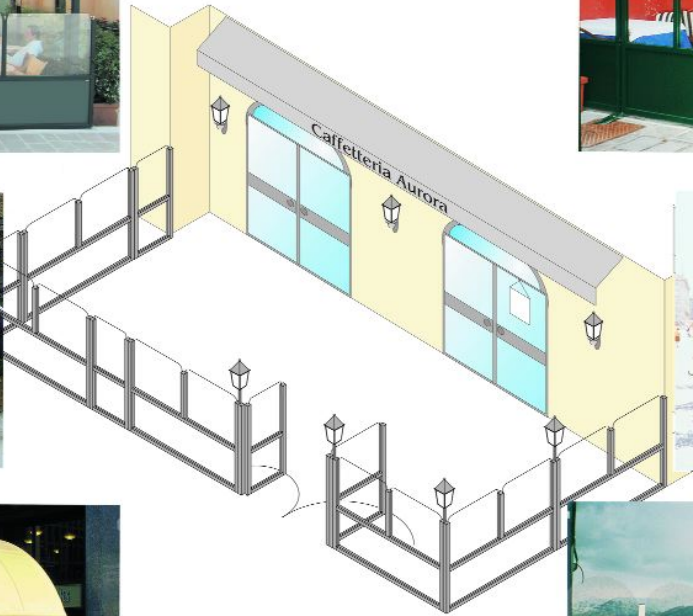

The client and the Project