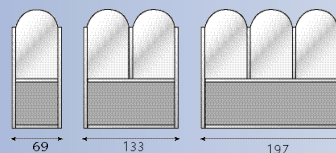

Venezia model