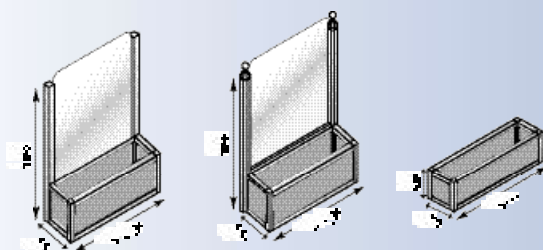

Nizza is available in the Elegance and Retrò versions with or without wheels.

OASIdehor® Elegance Flowerstand

The OASIdehor® flowerstand can be incorporated in any project, outdoors or indoors. Same structure as OASIdehor®, available with or without wheels.

Nizza

OASIdehor® flowerstand

Hanging flowerstand between modules in summer

The version with roof alone with OASIdehor® Retrò MultiSystem

Full model

Version with roof alone

An innovative conception of the gazebo with completely modular modules.