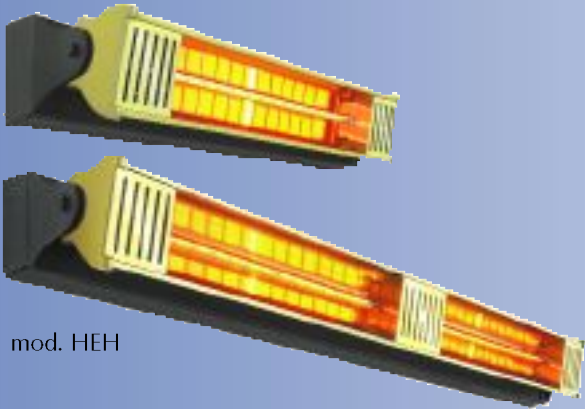

Sizes:

100x60 cm - h 180 cm

Colours

- green Ral 6005
- moss green
- micaceous iron
- wood effect

Helios Electric Infrared One click for immediate heat...

mod. HEH

mod. HP

Helios Electric Infrared